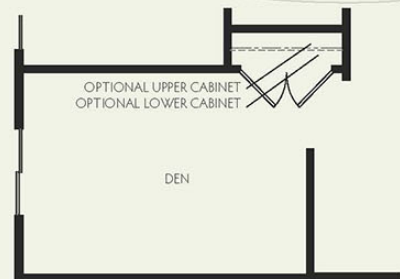

# SAVANNAH

SUBJECT TO CHANGE WITHOUT NOTICE  
HOUSE LAYOUT COULD BE REVERSED

 Standard Tile Floor

- 1,760 square feet
- 3-4 bedrooms
- 2-3 baths
- Two-car garage

AMERICAN TRADITIONAL • CRAFTSMAN • FARMHOUSE

OPTIONAL BEDROOM 4 AND BATH 3

OPTIONAL CABINETS IN DEN

WISTERIACREEKBONADELLE.COM

BUILDING VALUE FOR GENERATIONS®