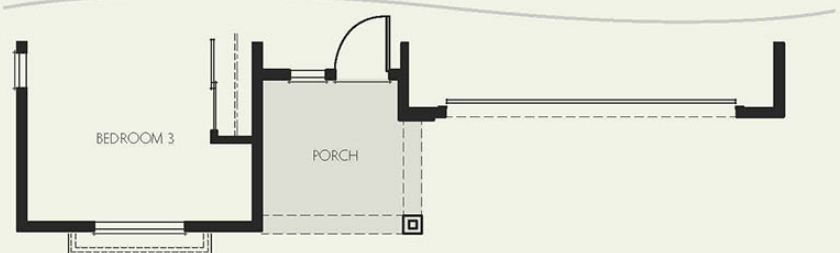

RALEIGH

SUBJECT TO CHANGE WITHOUT NOTICE
HOUSE LAYOUT COULD BE REVERSED

 Standard Tile Floor

AMERICAN TRADITIONAL • CRAFTSMAN • FARMHOUSE

- 1,483 square feet
- 3 bedrooms
- 2 baths
- Two-car garage

CRAFTSMAN FROM EXTERIOR