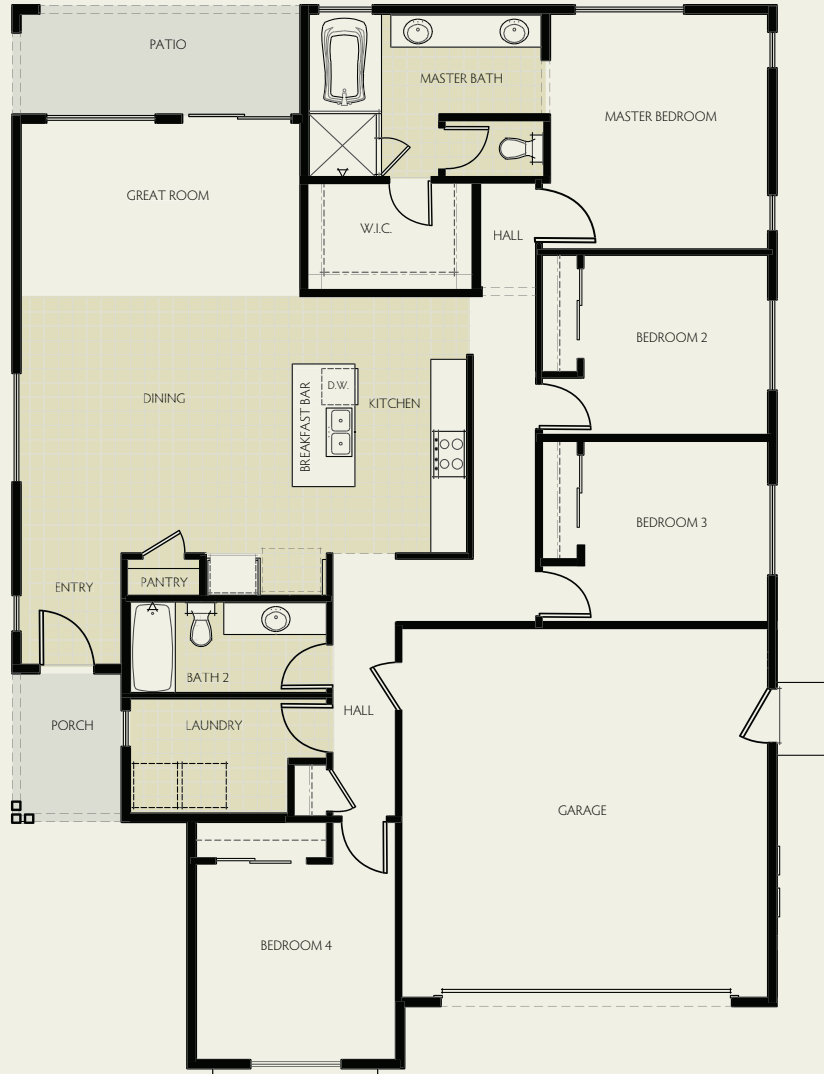

CHARLESTON

SUBJECT TO CHANGE WITHOUT NOTICE
HOUSE LAYOUT COULD BE REVERSED

 Standard Tile Floor

- 1,675 square feet
- 4 bedrooms
- 2 baths
- Two-car garage

FARMHOUSE

CRAFTSMAN

AMERICAN TRADITIONAL

MAGNOLIABONADELLE.COM